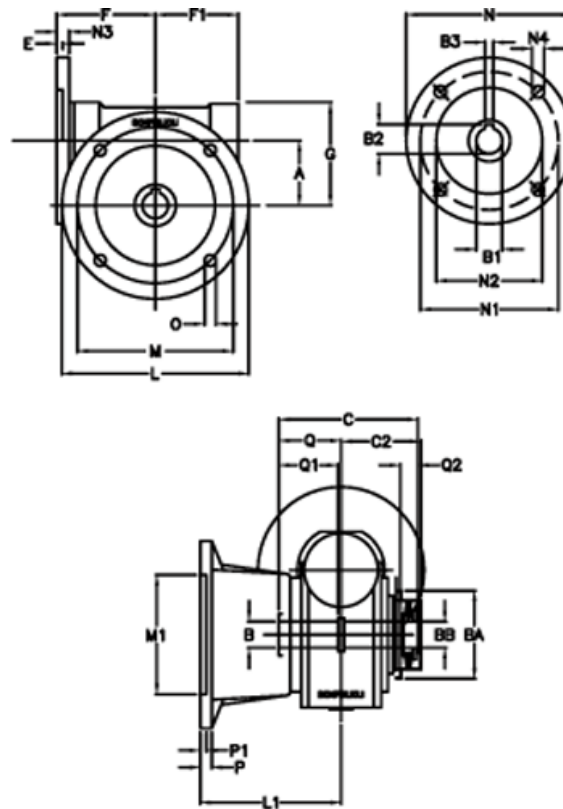

Data Sheet

Article number: 390204410062316

Description: Worm Gear with Torque Limiter
VF 44-L1-FA-100-P63B14

Measures

a = 44.6	C2 = 48	m = 87	P = 9
B = 18	Description = VF 44FA-xx-63B14	M1 = 60	P1 = 7
B1 E7 = 11	E = 2	N = 90	Q = 32.0
B2 = 12.8	F = 65	N1 = 75	Q1 = 32
B3 H9 = 4	F1 = 54	N2 = 60	Q2 = 12
BA = 40	g = 71	N3 = 8.0	
BB H7 = 11	L = 110	N4 = 5.5	
C = 79	L1 = 90	O = 8.5	